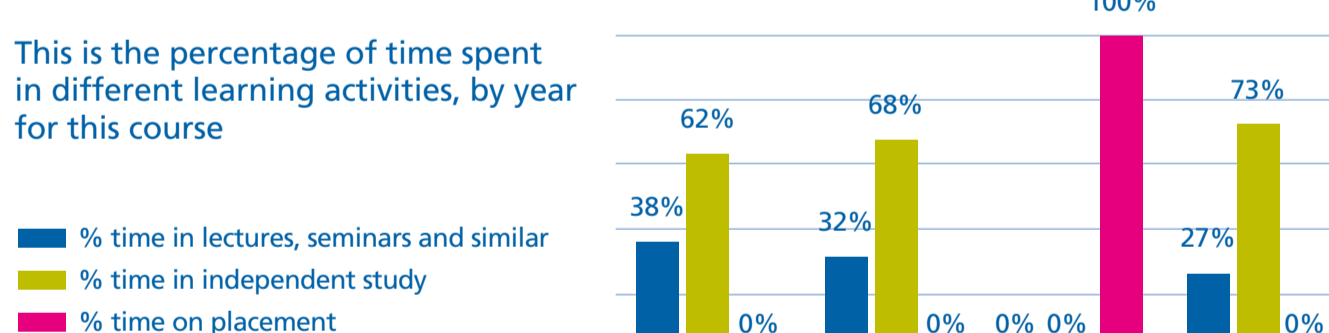

## Study information

**32%** Time in lectures, seminars and similar

This is the percentage of time spent in different learning activities, by year for this course