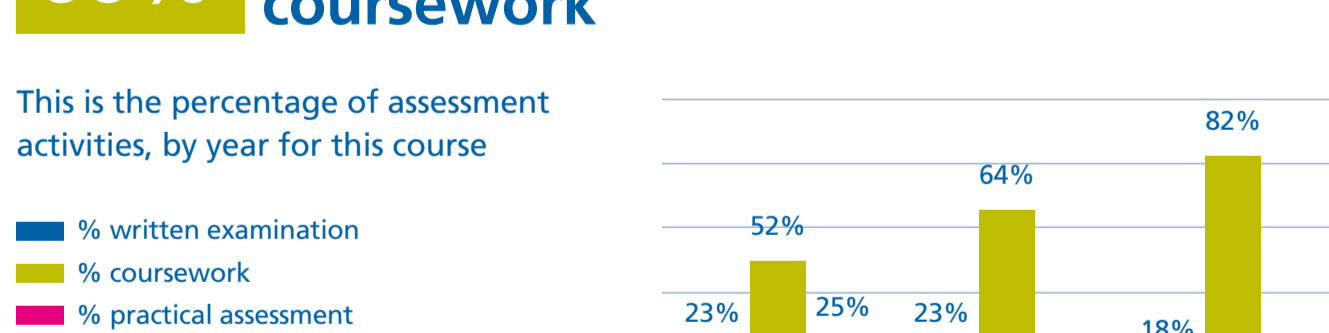

## Study information

**32%** Time in lectures, seminars and similar

This is the percentage of time spent in different learning activities, by year for this course

## Assessment

**66%** Assessment by coursework

This is the percentage of assessment activities, by year for this course