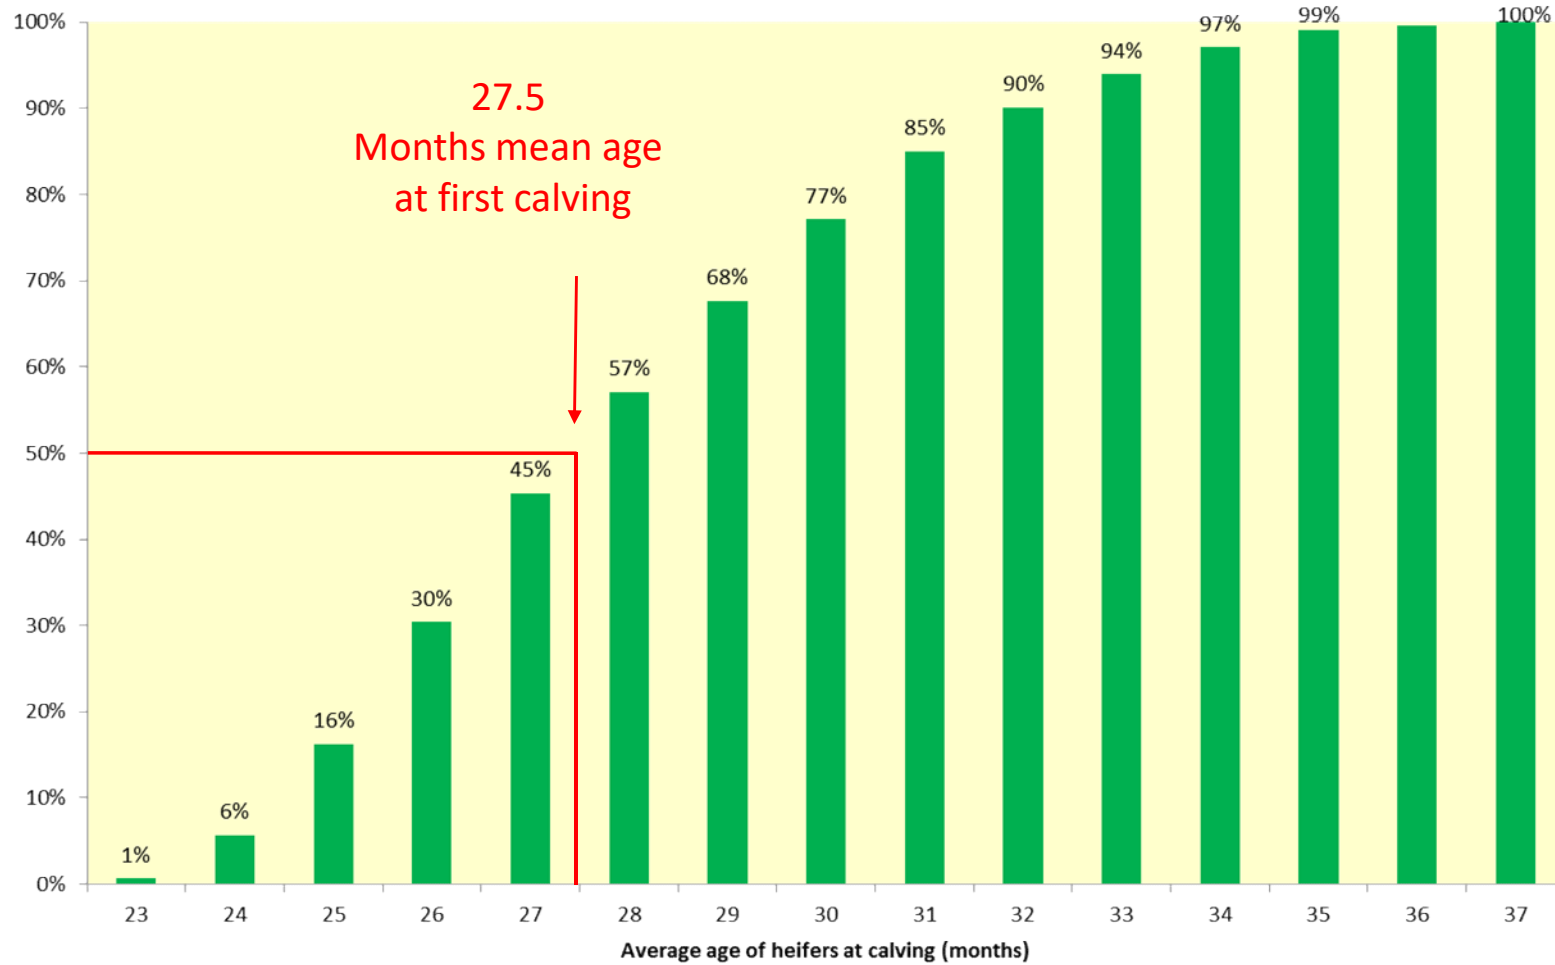

Mean heifer age at first calving for CAFRE dairy farmer Business Development Group (BDG) members (2016 year from APHIS)

Some stillbirths may not be recorded as a calving, thus increasing apparent age at 1st calving

Impact of age at first calving on lifetime milk yield in dairy herds in N. Ireland (analysis of 680 milk recorded herds)

Impact of heifer age at first calving on longevity in N. Ireland dairy herds (analysis of 680 milk recorded herds)