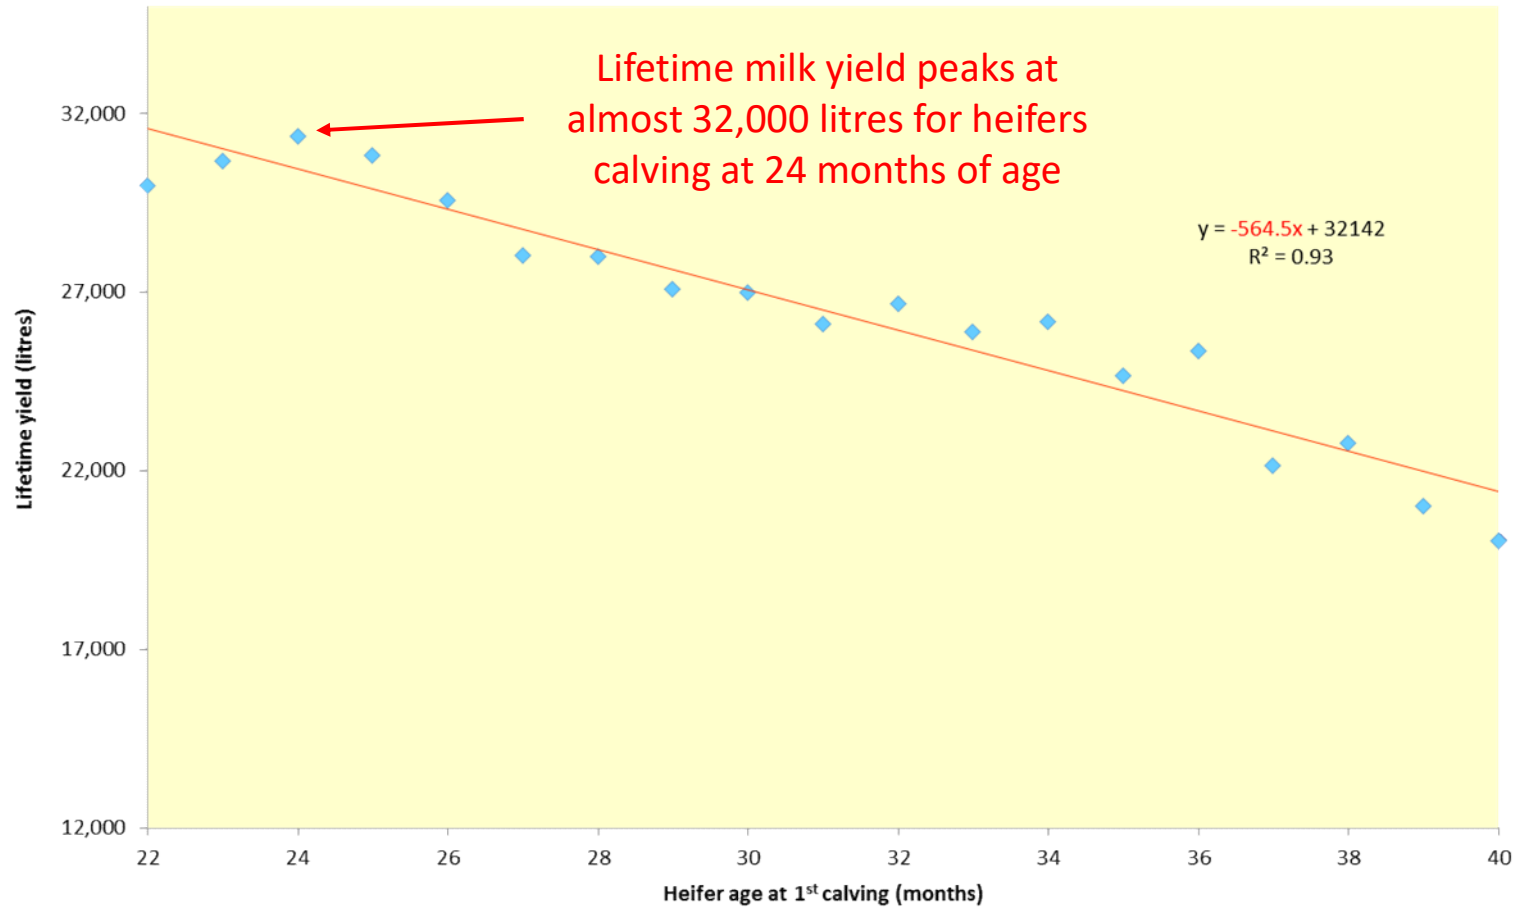

Mean heifer age at first calving for CAFRE dairy farmer Business Development Group (BDG) members (2016 year from APHIS)

Some stillbirths may not be recorded as a calving, thus increasing apparent age at 1st calving

Impact of age at first calving on lifetime milk yield in dairy herds in N. Ireland (analysis of 680 milk recorded herds)

Impact of heifer age at first calving on longevity in N. Ireland dairy herds (analysis of 680 milk recorded herds)