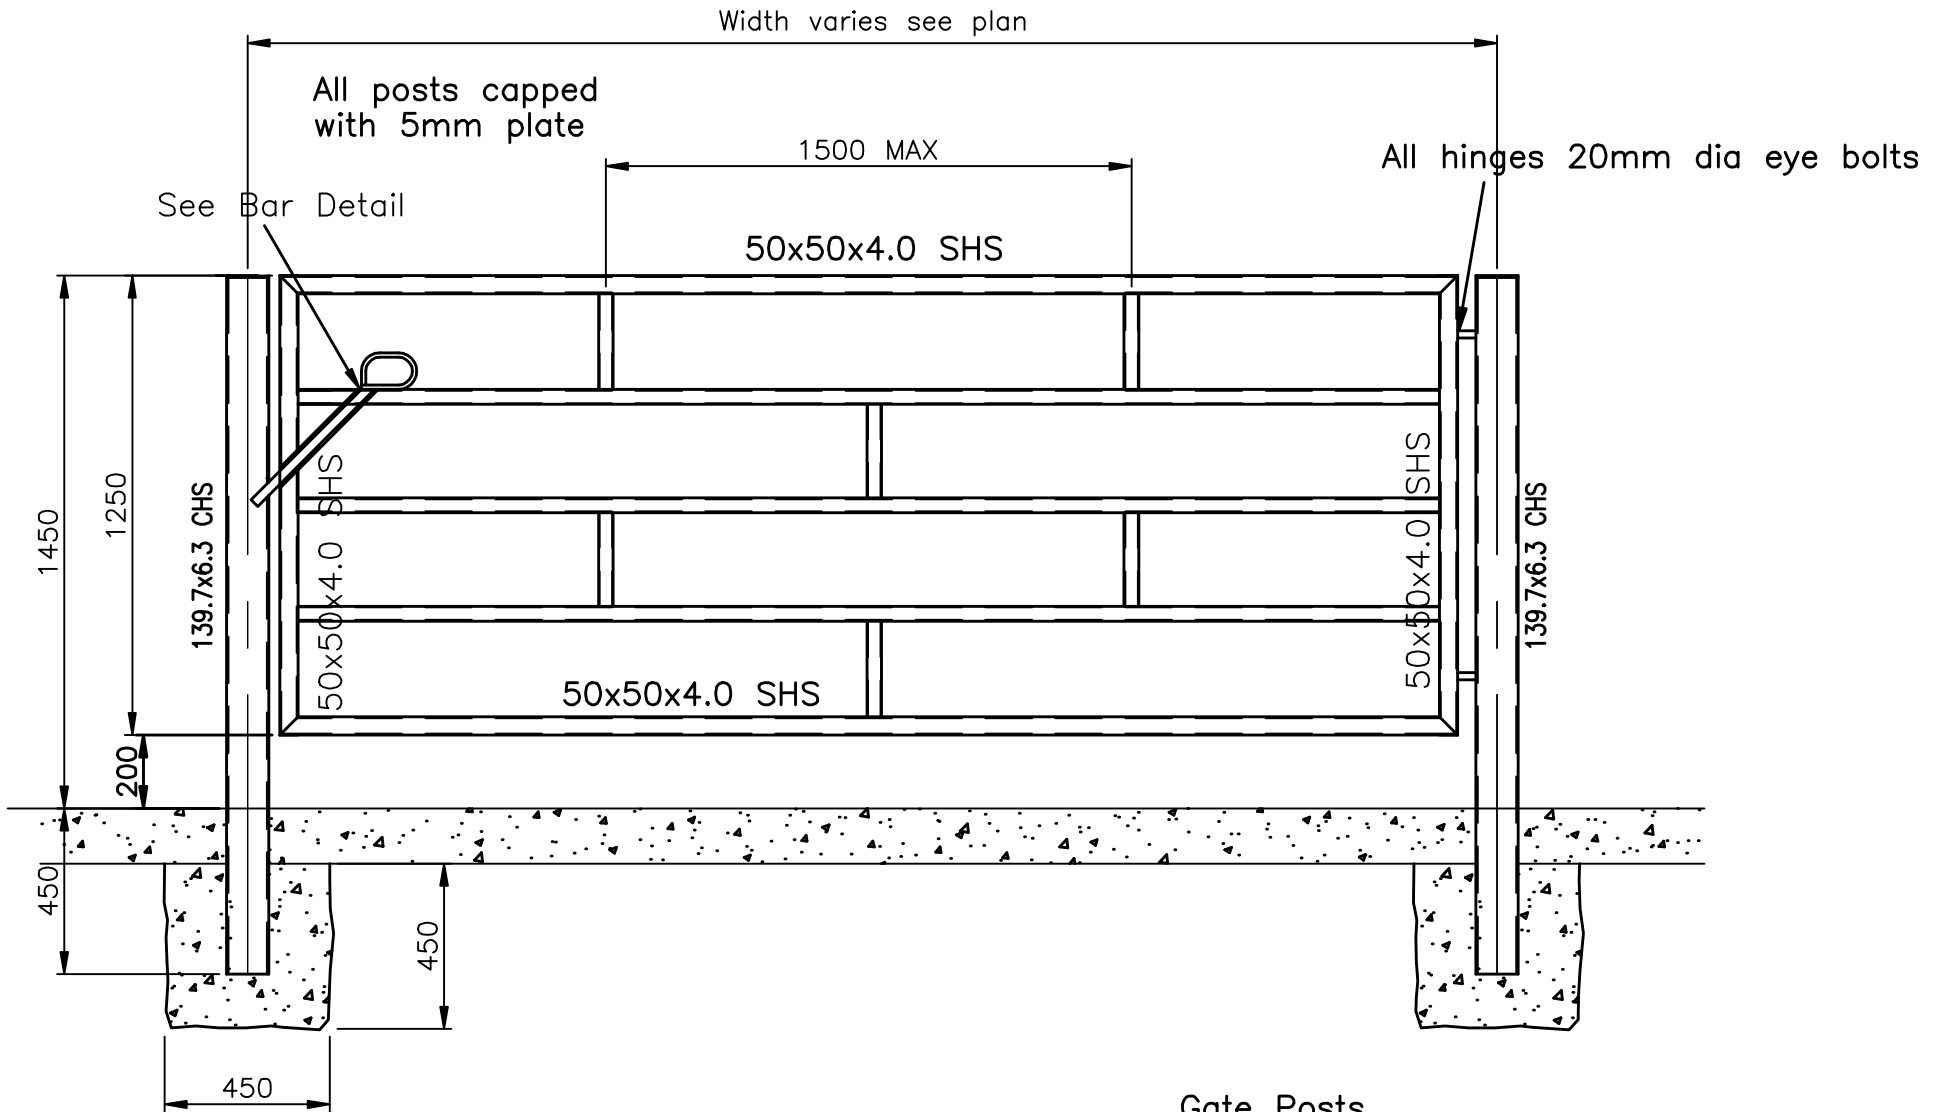

All gates shall lock in open and closed position.

Gate members
Main Frame 50x50x4 SHS
Internals 40x40x3.2xSHS

Gate Posts
Round 139.7 diax6.3 CHS
Square 120x120x6.3 SHS

GATE TYPE A