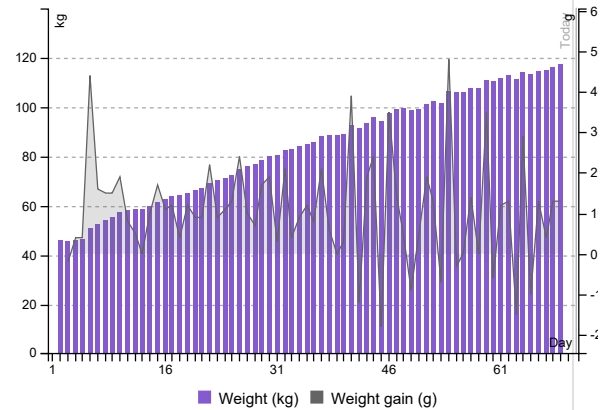

Overview visits

! Break-off: 0 • w/o feeding: 4 Target (L):0.0

Feeding behavior (Today)

Overview visits

! Break-off: 0 • w/o feeding: 1 Entitlement (L):0.0

Feeding behavior

Drinking speed

Concentrate

Weight

Calf

CF No 1 (Right)
 Transponder number 000 000004998318
 Earmark
 Day 71
 Milk 0,0L
 MP 71kg
 C1+2 36,3kg
 Housing 04.12.2019 / 44kg

Rearing Success

Allowance ratio (424/431): 99%
 #Dips milk intake 0
 Average breaks / day 0,7
 Days on prescription 0 (0%)

🔒 Calf record - Calf 16A