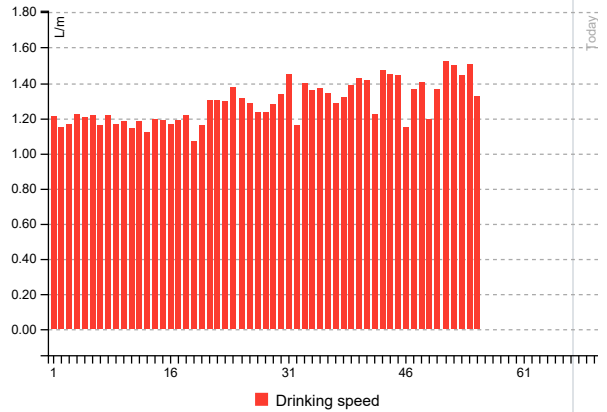

Overview visits

! Break-off: 0 • w/o feeding: 4 Target (L):0.0

Feeding behavior (Today)

Overview visits

! Break-off: 0 • w/o feeding: 1 Entitlement (L):0.0

Feeding behavior

Drinking speed

Concentrate

Weight

Calf

CF No 1 (Right)
 Transponder number 000 000004998318
 Earmark
 Day 71
 Milk 0,0L
 MP 71kg
 C1+2 36,3kg
 Housing 04.12.2019 / 44kg

Rearing Success

Allowance ratio (424/431): 99%
 #Dips milk intake 0
 Average breaks / day 0,7
 Days on prescription 0 (0%)