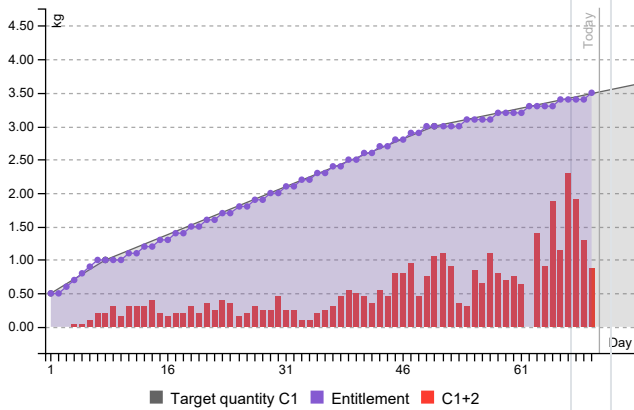

Development data

Plan values

Visits

Vital

Pictures

Alarms

Calf details 16 downloaded successfully

Feeding behavior (Yesterday)

Overview visits

! Break-off: 0 • w/o feeding: 4 Target (L):0.0

Feeding behavior (Today)

Overview visits

! Break-off: 0 • w/o feeding: 1 Entitlement (L):0.0

Feeding behavior

Drinking speed

Concentrate

Weight

Calf

CF No 1 (Right)
 Transponder number 000 000004998318
 Earmark
 Day 71
 Milk 0,0L
 MP 71kg
 C1+2 36,3kg
 Housing 04.12.2019 / 44kg

Rearing Success

Allowance ratio (424/431): 99%
 #Dips milk intake 0
 Average breaks / day 0,7
 Days on prescription 0 (0%)