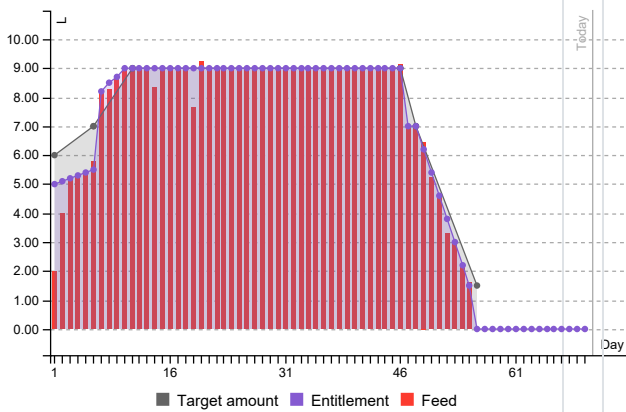

Overview visits

! Break-off: 0 • w/o feeding: 4 Target (L):0.0

Feeding behavior (Today)

Overview visits

! Break-off: 0 • w/o feeding: 1 Entitlement (L):0.0

Feeding behavior

Drinking speed

Concentrate

Weight

Calf

CF No 1 (Right)
 Transponder number 000 000004998318
 Earmark
 Day 71
 Milk 0,0L
 MP 71kg
 C1+2 36,3kg
 Housing 04.12.2019 / 44kg

Rearing Success

Allowance ratio (424/431): 99%
 #Dips milk intake 0
 Average breaks / day 0,7
 Days on prescription 0 (0%)