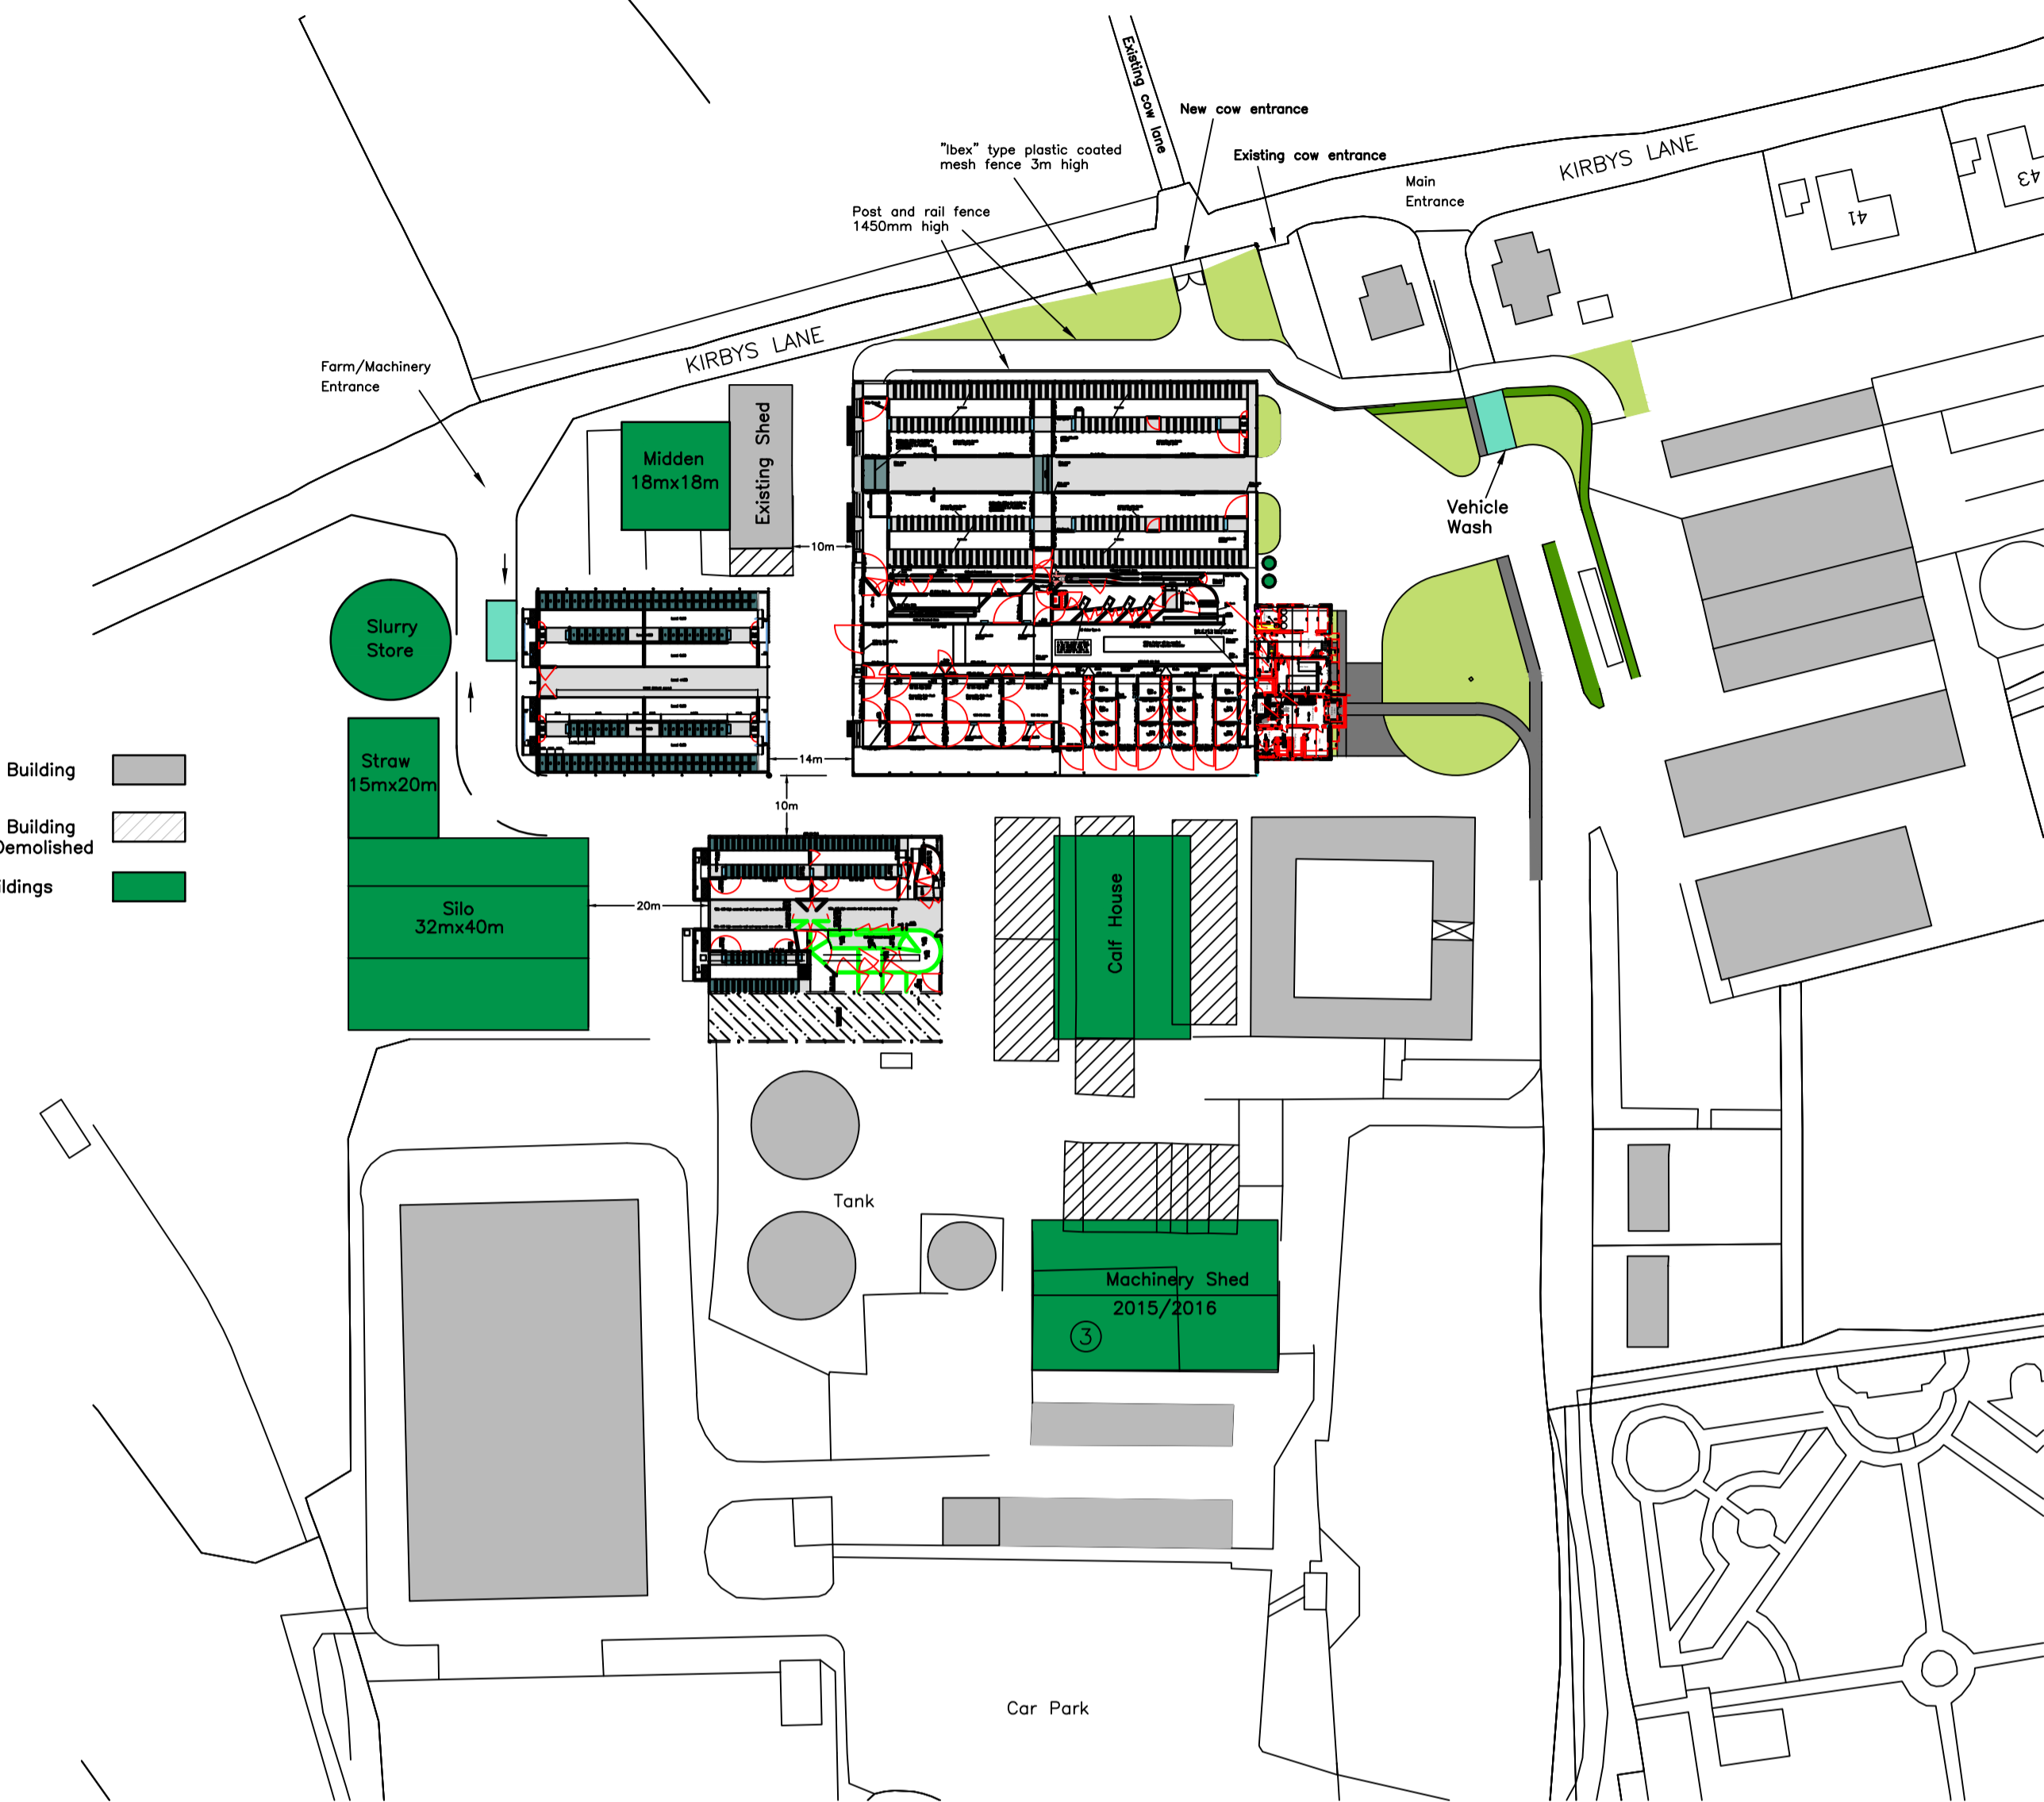

Existing Building
 Existing Building To Be Demolished
 New Buildings

Rev	Description	Date
 Department of Agriculture and Rural Development www.dardni.gov.uk FARM BUILDINGS ADVISORY UNIT Mobile 7 College of Agriculture, Food and Rural Enterprise Greenmount Campus Antrim BT41 4PU		
Project:		Greenmount Farm Dry Cow House
Drawing:		Layout Plan
Drawn by:	WM	Date: Mar 2014
Scale:	1:100	Drawing No: S01